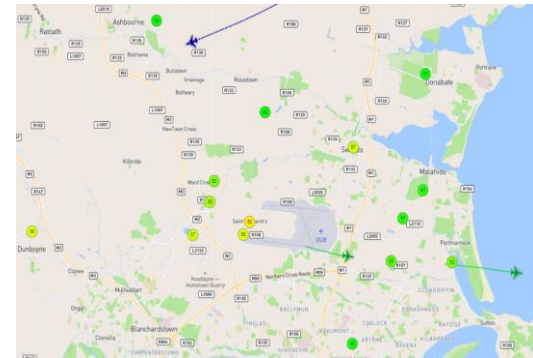

### St. Margaret's Community Liaison Group

**Date:** Tuesday, 5 September 2023  
**Time:** 7.00pm  
**Location:** Radisson Blu Hotel, Dublin Airport  
**Meeting No:** 46

- **Apologies**
- **Minutes of Meeting of 18 July 2023**
- **Matters Arising**
- **Fingal County Council**
  - Actions from Previous Meeting
  - Fingal County Council Update
  - Dublin Airport Planning Applications
- **daa**
  - Actions from Previous Meeting
  - daa Update
- **Update from Residents**
- **Chairperson Meetings**
- **AOB**

# Dublin Airport Update

- In July, Dublin Airport saw just over 3.4 million passengers travel through the airport. That number was 13% higher than the same month in 2022.
- Today, a press event was held in the city centre to launch the Dublin Airport Economic Impact Study. Further information can be found on our website.
- The South Runway is currently withdrawn from service to facilitate essential maintenance works from 11.30pm to 4.30am - four nights works from Monday, September 4 to Thursday, September 7.
- Following the strong response by residents who are eligible for the Residential Noise Insulation Scheme, surveys have now taken place at 29 properties with a further three scheduled this week.
- 15 noise monitoring terminals are now live on Webtrak with new noise monitoring terminals located at Newpark on the R121, St. Margarets NS, Ashbourne, Swords, Malahide, Donabate, Roundwood and Dunboyne.
- Community Fund Round 13 will open on September 18 for a six-week period applications.