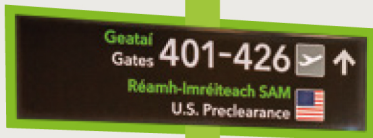

USA

Enjoy shopping, our wide array of restaurants, or Dublin Airport's executive lounge.

All other destinations

Follow signs for US Preclearance